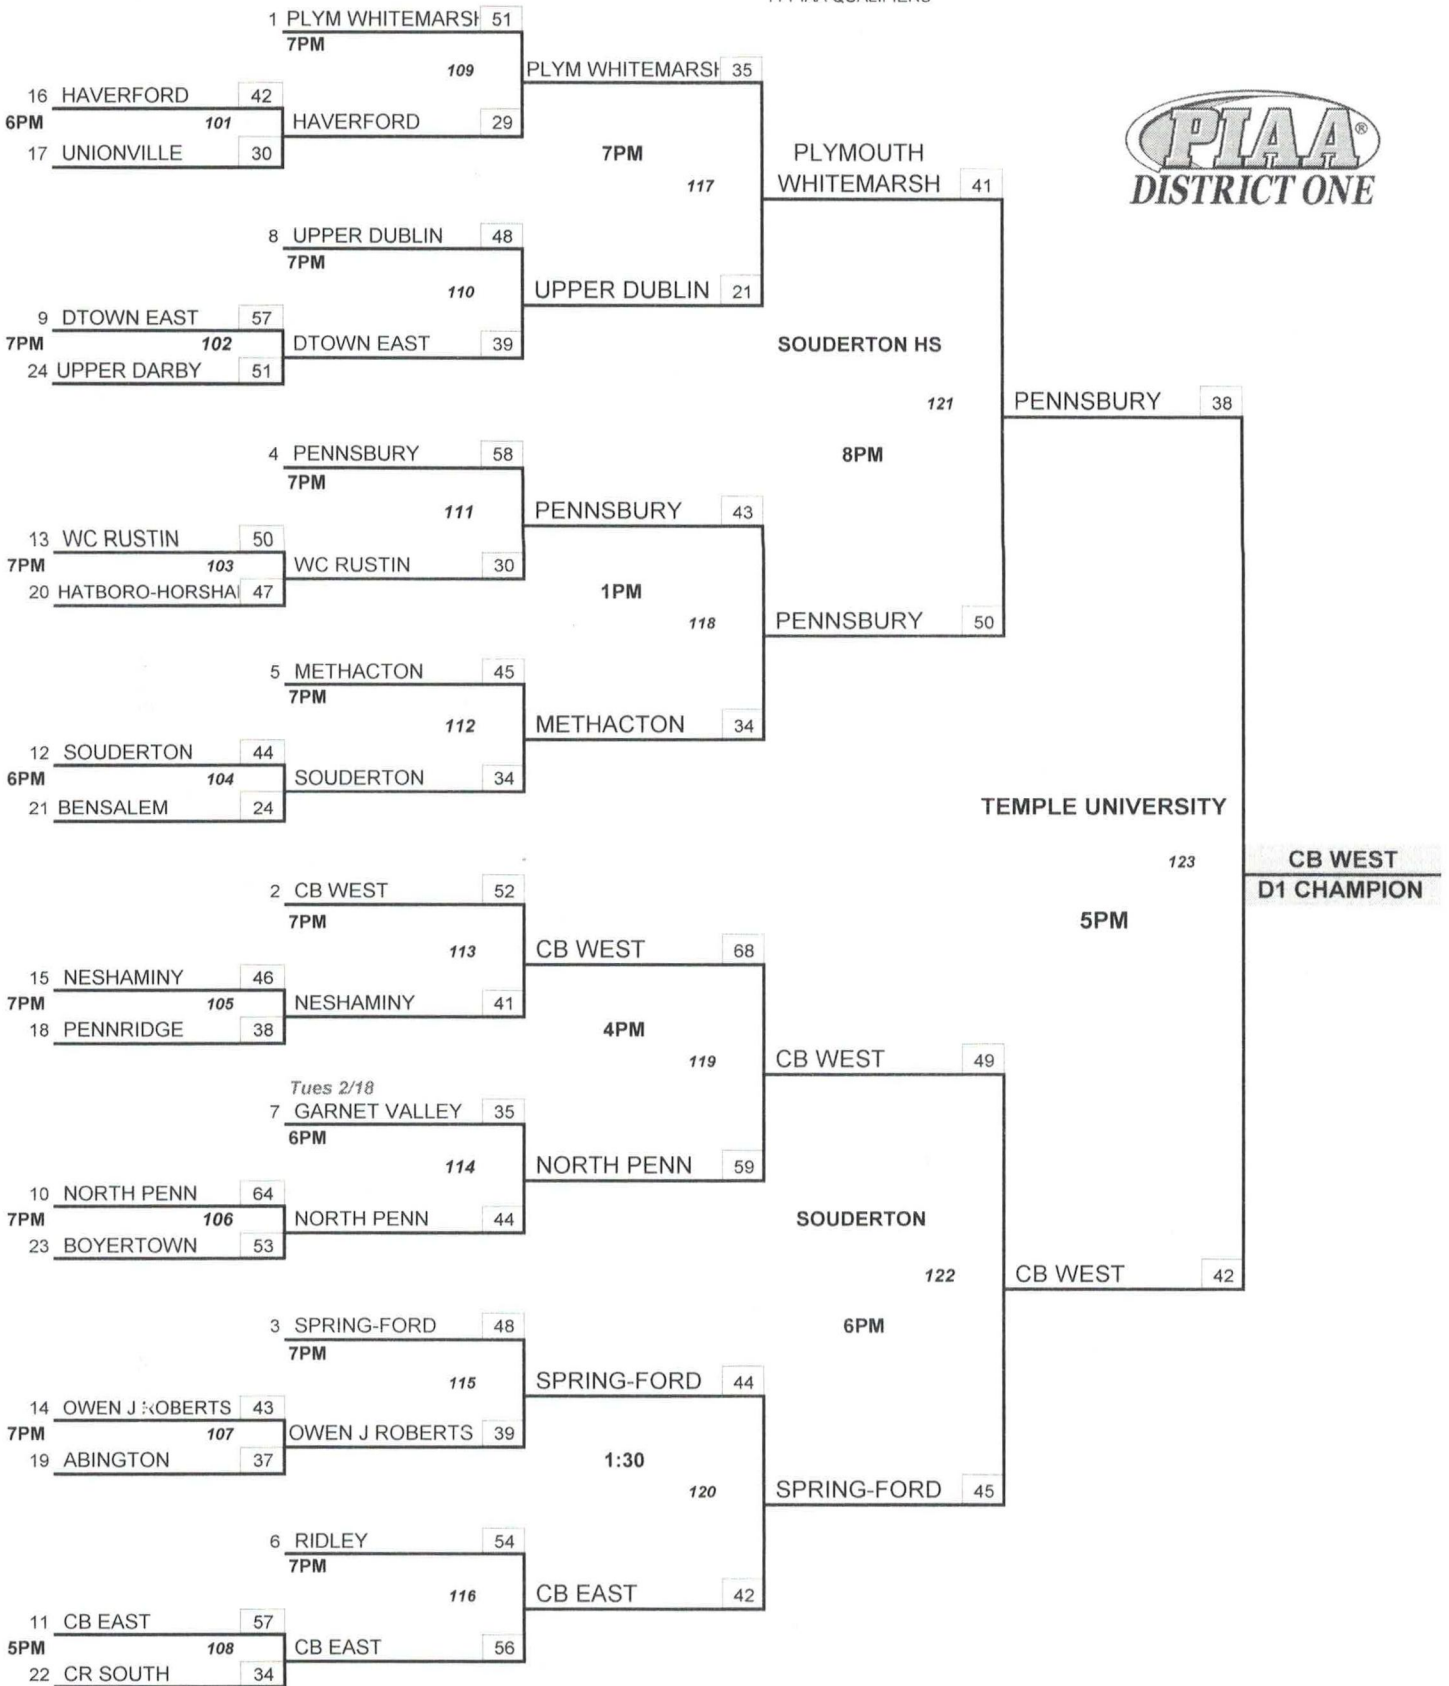

## 3RD-6TH PLACE PLAYBACKS

TUESDAY  
2/25/20

FRIDAY  
2/28/20

GAMES PLAYED AT HIGHER SEED  
6 TEAMS TO STATES

SATURDAY 2/29

# D1 6A GIRLS BASKETBALL 2020

FRIDAY  
2/11/20

WEDNESDAY  
2/19/20

SATURDAY  
2/22/20

WEDNESDAY  
2/26/20

SATURDAY  
2/29/20

11 PIAA QUALIFIERS