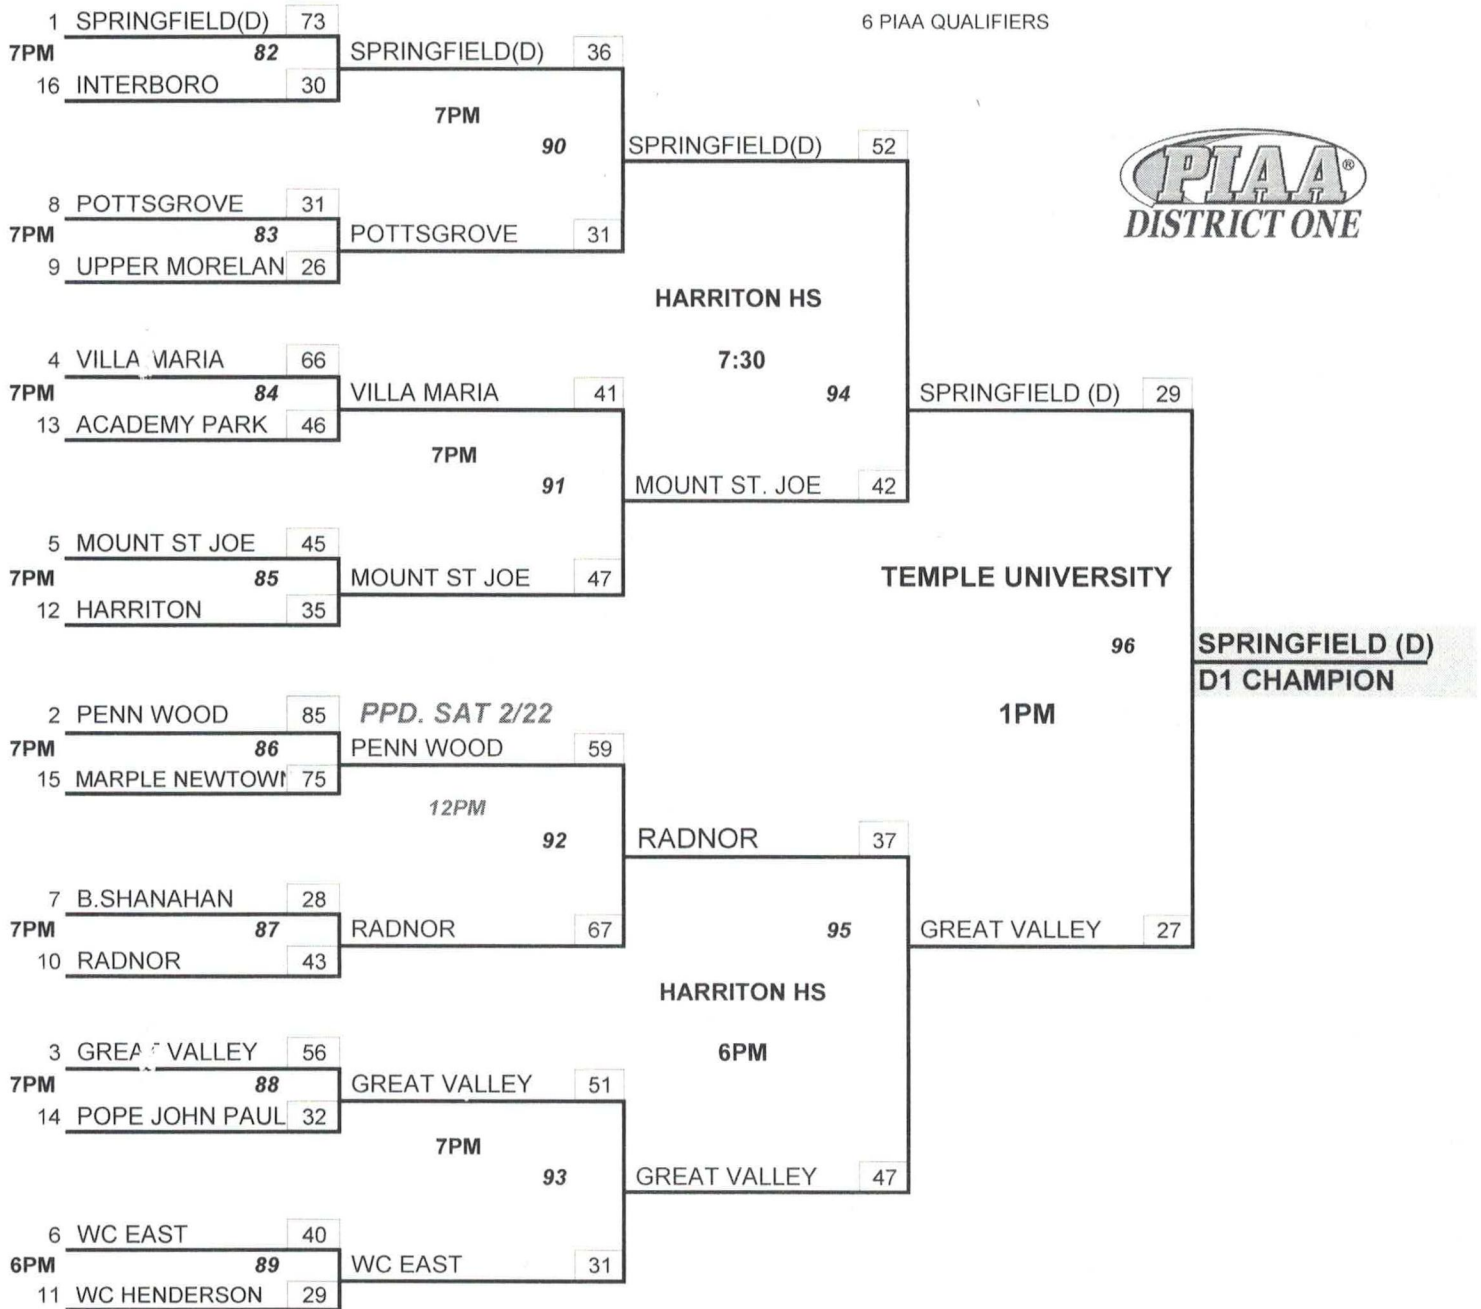

# D1 4A GIRLS BASKETBALL 2020

WEDNESDAY  
2/19/20

SATURDAY  
2/22/20

2 PIAA QUALIFIERS

# D1 5A GIRLS BASKETBALL 2020

TUESDAY  
2/18/20

FRIDAY  
2/21/20

TUESDAY  
2/25/20

SATURDAY  
2/29/20