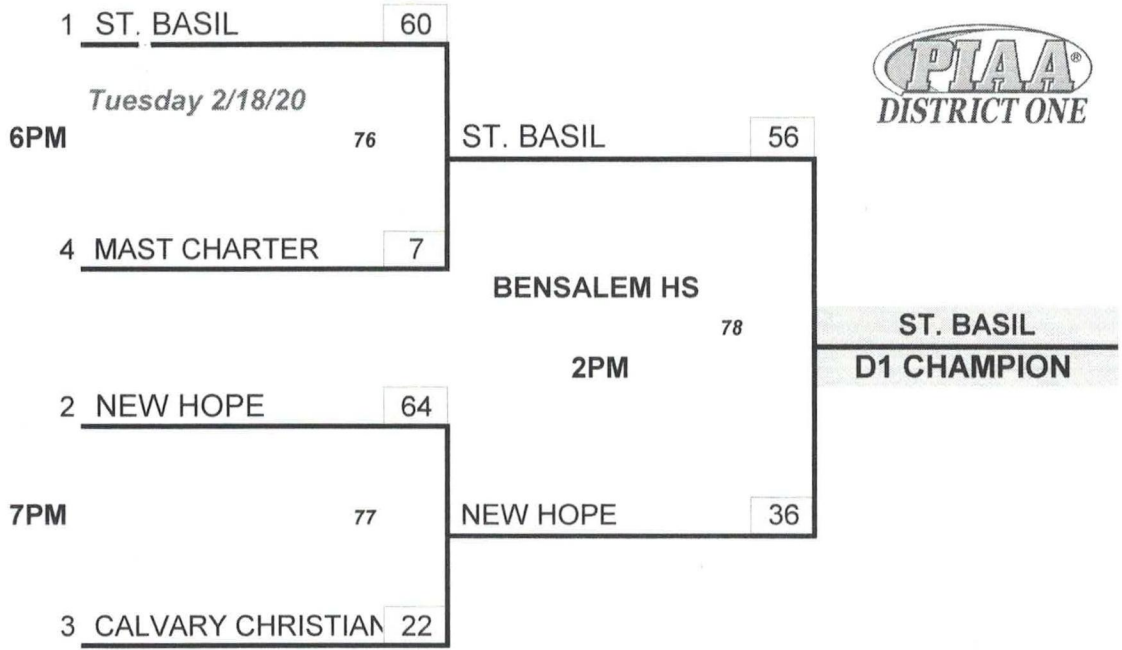

# D1/D12 REGIONAL 1A GIRLS BASKETBALL 2020

WEDNESDAY  
2/19/20

SATURDAY  
2/22/20

WEDNESDAY  
2/26/20

GAMES PLAYED AT HIGHER SEED

4 TEAMS TO STATES

# D1 2A GIRLS BASKETBALL 2020

WEDNESDAY  
2/19/20

SATURDAY  
2/22/20

1 PIAA QUALIFIER

# D1 3A GIRLS BASKETBALL 2020

WEDNESDAY  
2/19/20

SATURDAY  
2/22/20

1 PIAA QUALIFIER