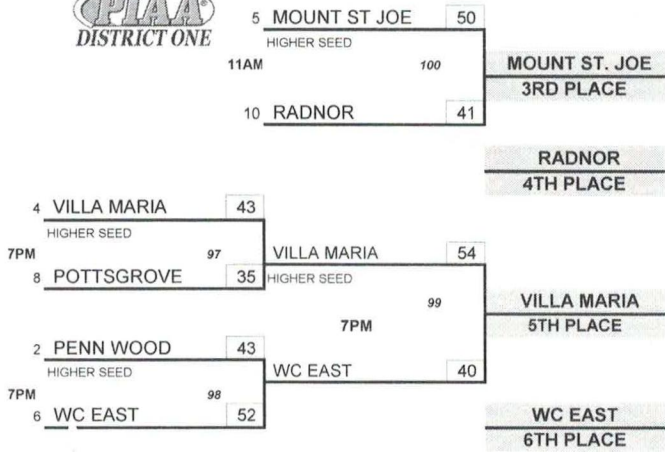

# D1 5A GIRLS BASKETBALL 2020

TUESDAY  
2/18/20

FRIDAY  
2/21/20

TUESDAY  
2/25/20

SATURDAY  
2/29/20

# D1 5A GIRLS BASKETBALL 2020

## 3RD-6TH PLACE PLAYBACKS

TUESDAY  
2/25/20

FRIDAY  
2/28/20

GAMES PLAYED AT HIGHER SEED  
6 TEAMS TO STATES

SATURDAY 2/29