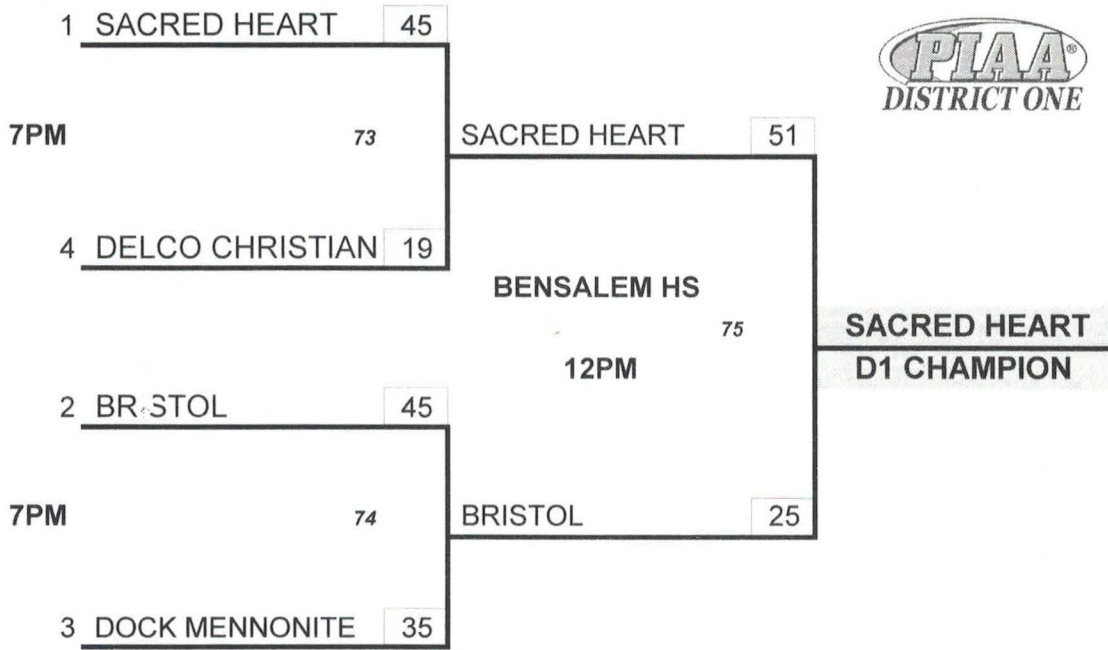

# D1/D12 REGIONAL 1A GIRLS BASKETBALL 2020

WEDNESDAY  
2/19/20

SATURDAY  
2/22/20

WEDNESDAY  
2/26/20

GAMES PLAYED AT HIGHER SEED

4 TEAMS TO STATES

# D1 2A GIRLS BASKETBALL 2020

WEDNESDAY  
2/19/20

SATURDAY  
2/22/20

1 PIAA QUALIFIER

# D1 3A GIRLS BASKETBALL 2020

WEDNESDAY  
2/19/20

SATURDAY  
2/22/20

1 PIAA QUALIFIER