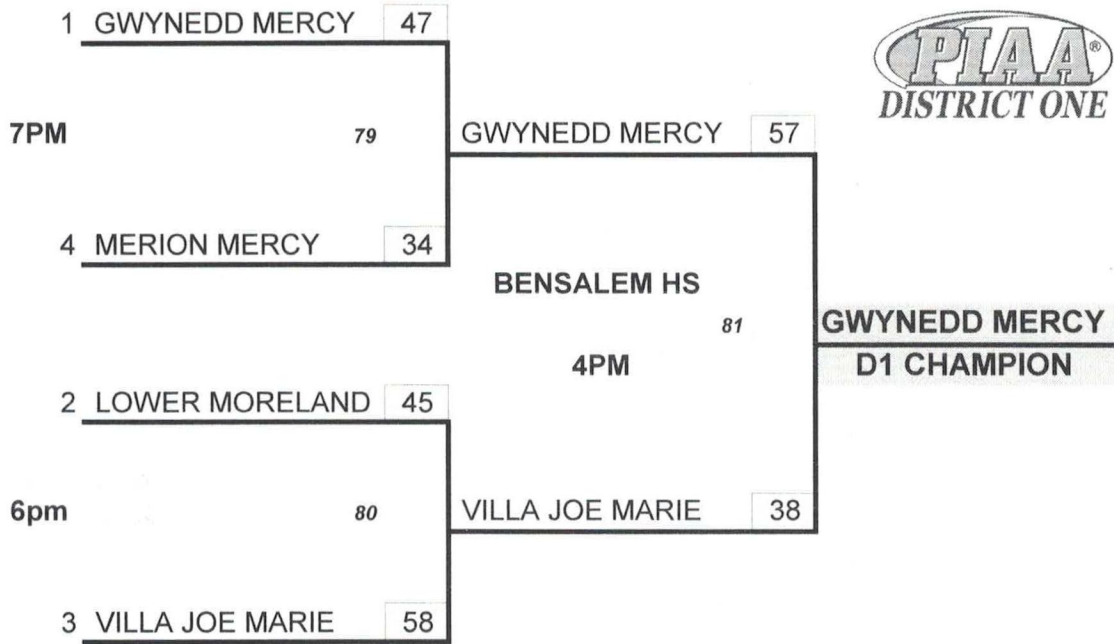

# D1 2A GIRLS BASKETBALL 2020

WEDNESDAY  
2/19/20

SATURDAY  
2/22/20

1 PIAA QUALIFIER

# D1 3A GIRLS BASKETBALL 2020

WEDNESDAY  
2/19/20

SATURDAY  
2/22/20

1 PIAA QUALIFIER

# D1 4A GIRLS BASKETBALL 2020

WEDNESDAY  
2/19/20

SATURDAY  
2/22/20

2 PIAA QUALIFIERS