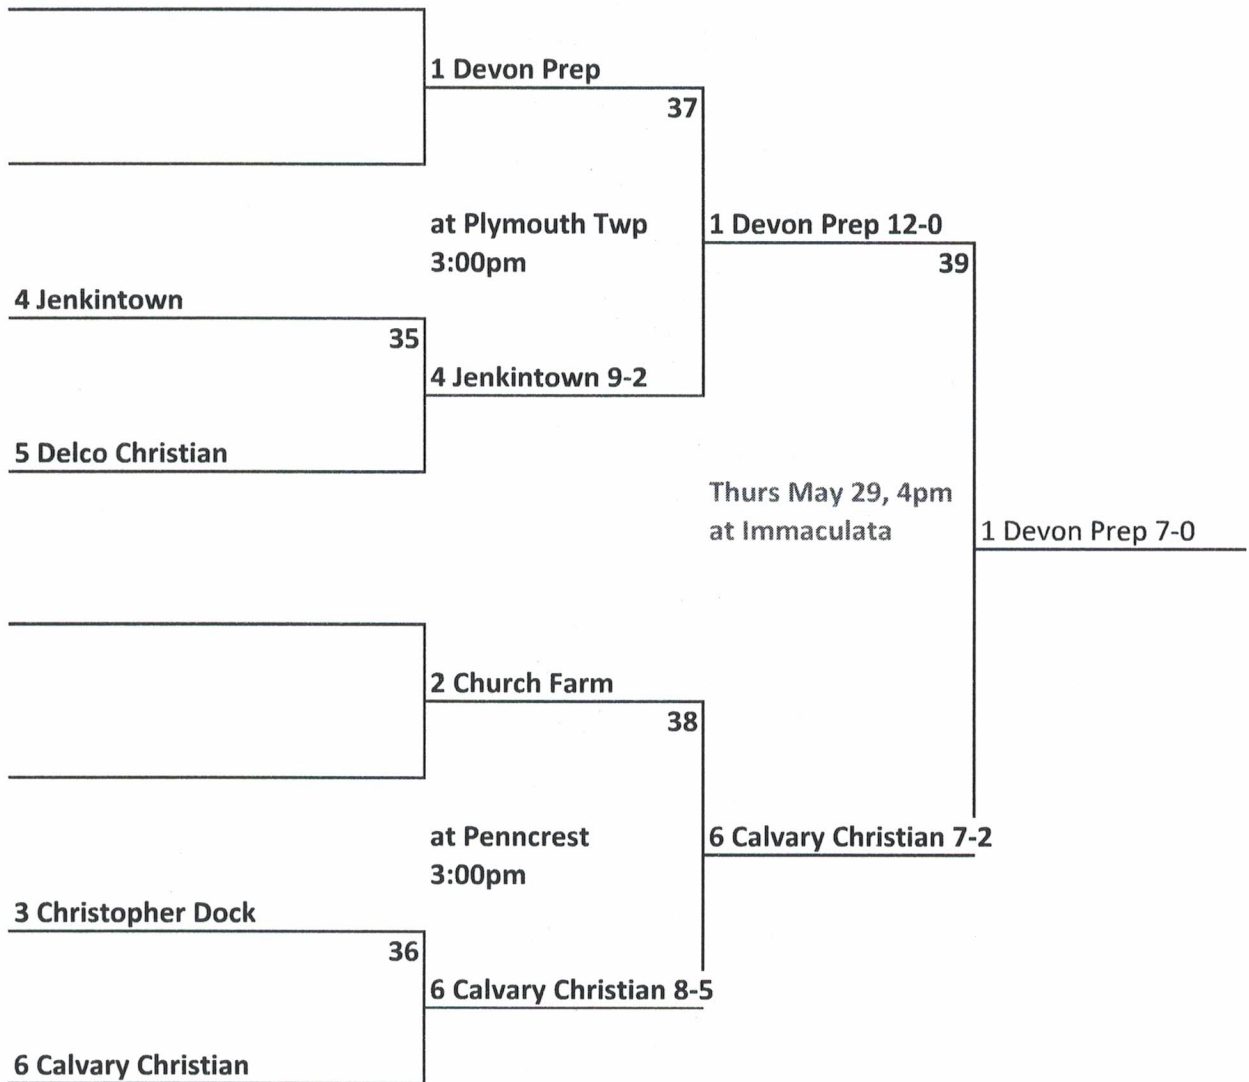

2014 Baseball A - One Team Advances

Semi-Finals and finals will be at a neutral site.

Games are at 4 PM. Rain Date is the following date.

Tuesday May 20

Round 1

Friday, May 23

District Semi-Finals

Wednesday May 28

District Finals