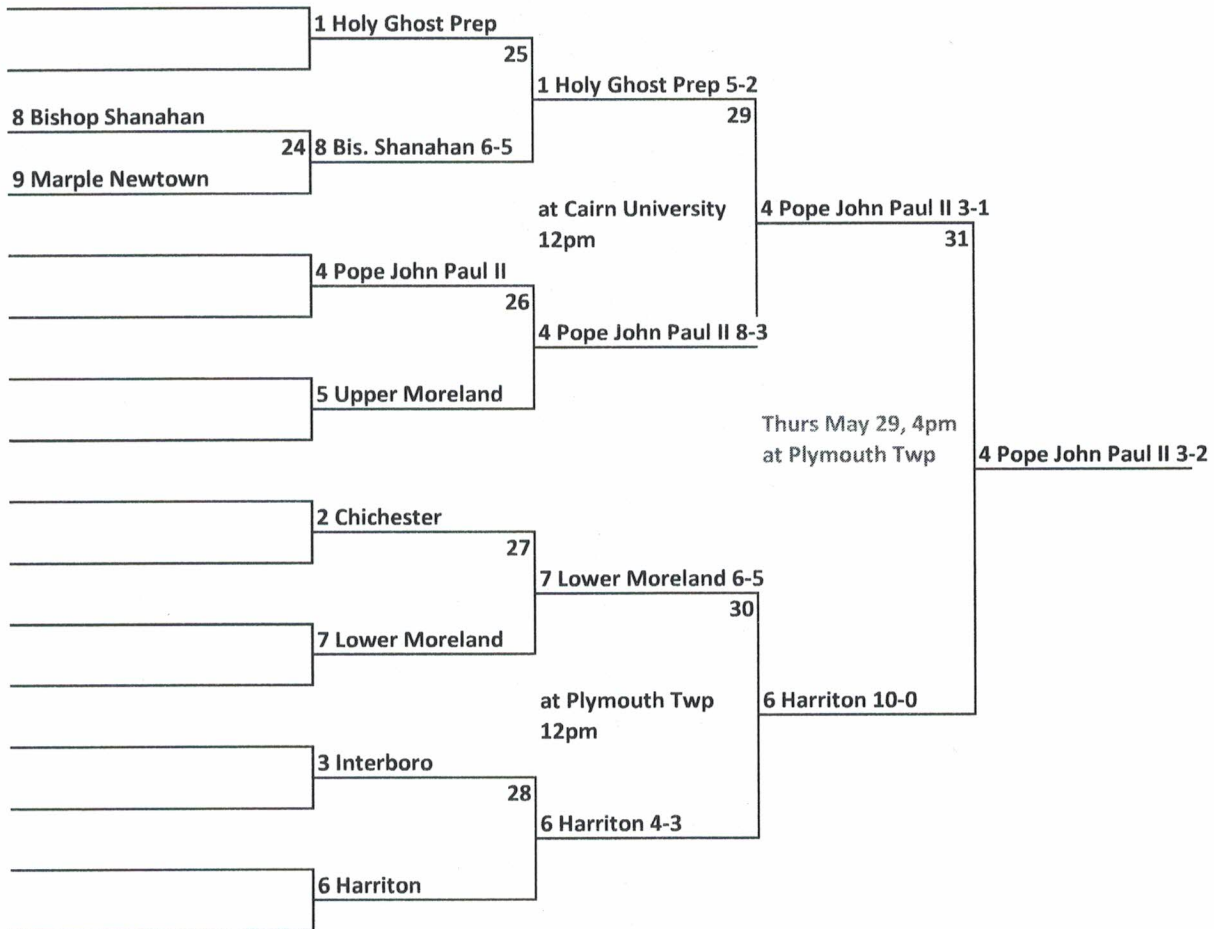

2014 Baseball AAA

Two Teams advance to States. Games played prior to the semi-finals will be at the site of the higher seed. First 2 Rounds are at 4PM. Rain date is following date.

Play In - Friday May 16

Tuesday May 20
Round 1

Saturday May 24
Semi-Finals

Wednesday May 28
Championship