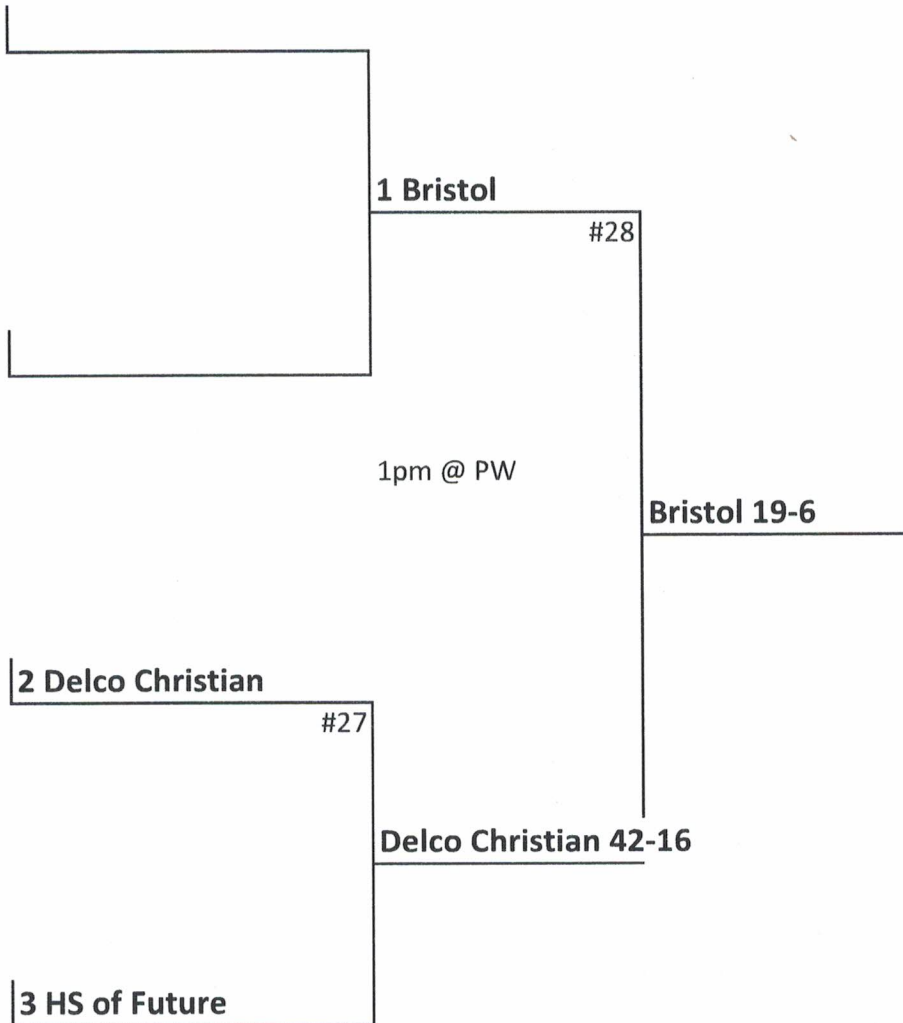

2013 Football A

November 8,9

Sat November 16