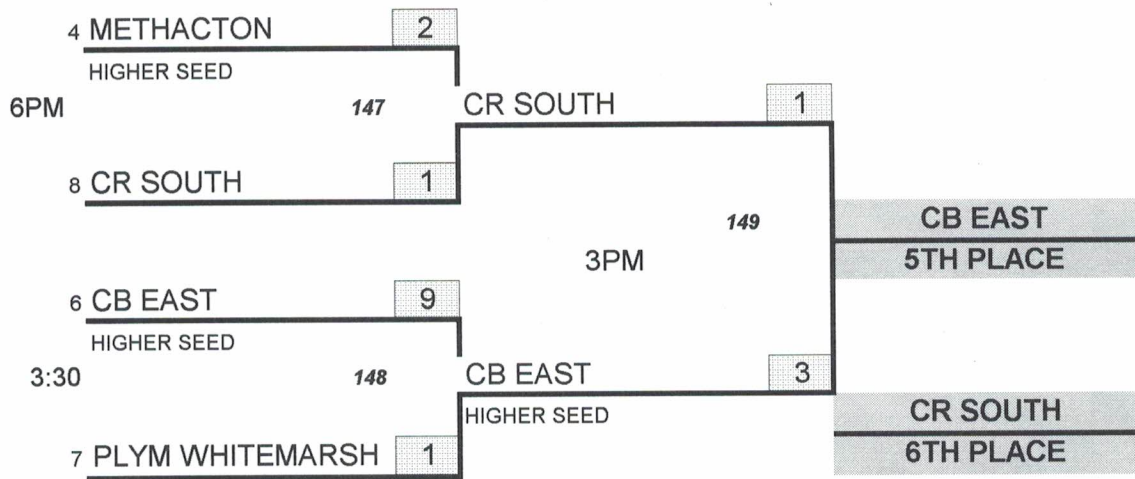

# D1 FIELD HOCKEY 3A PLAYBACKS

11/1/16

11/4/16

12/6/16

## 5TH / 6TH PLACE PLAYBACK

GAMES PLAYED AT HIGHER SEED  
6 TEAMS TO STATES