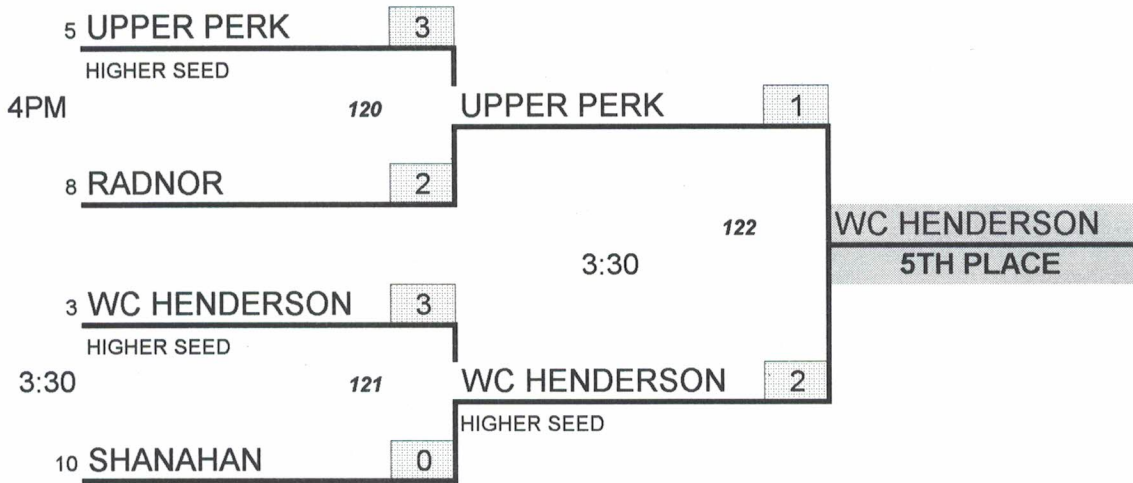

# D1 FIELD HOCKEY 2A PLAYBACKS

11/1/16

11/4/16

12/6/16

## 5TH PLACE PLAYBACK

GAMES PLAYED AT HIGHER SEED  
5 TEAMS TO STATES