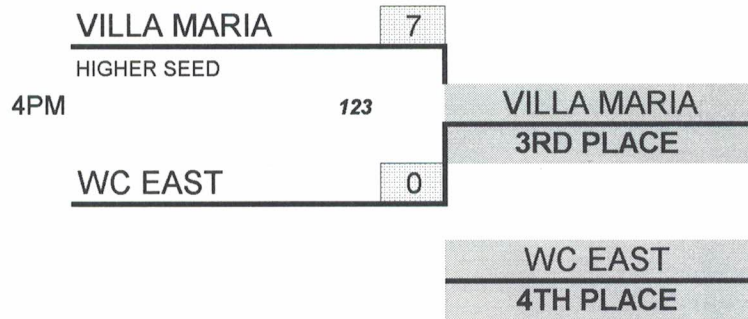

D1 FIELD HOCKEY 2A PLAYBACKS

11/1/16

11/4/16

12/6/16

5TH PLACE PLAYBACK

GAMES PLAYED AT HIGHER SEED
5 TEAMS TO STATES

3RD / 4TH PLAYBACK 11/4/16