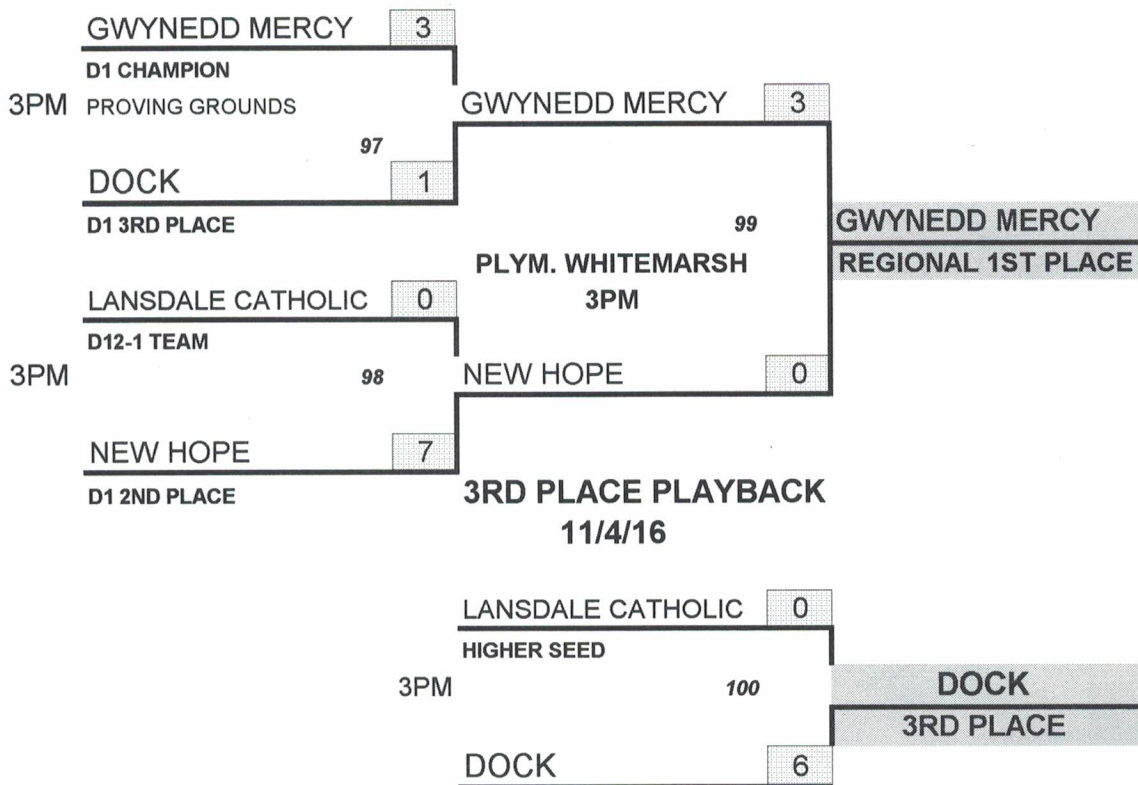

D1.D12 1A FIELD HOCKEY REGIONAL

11/2/16

11/4/16

3 TEAMS TO STATES