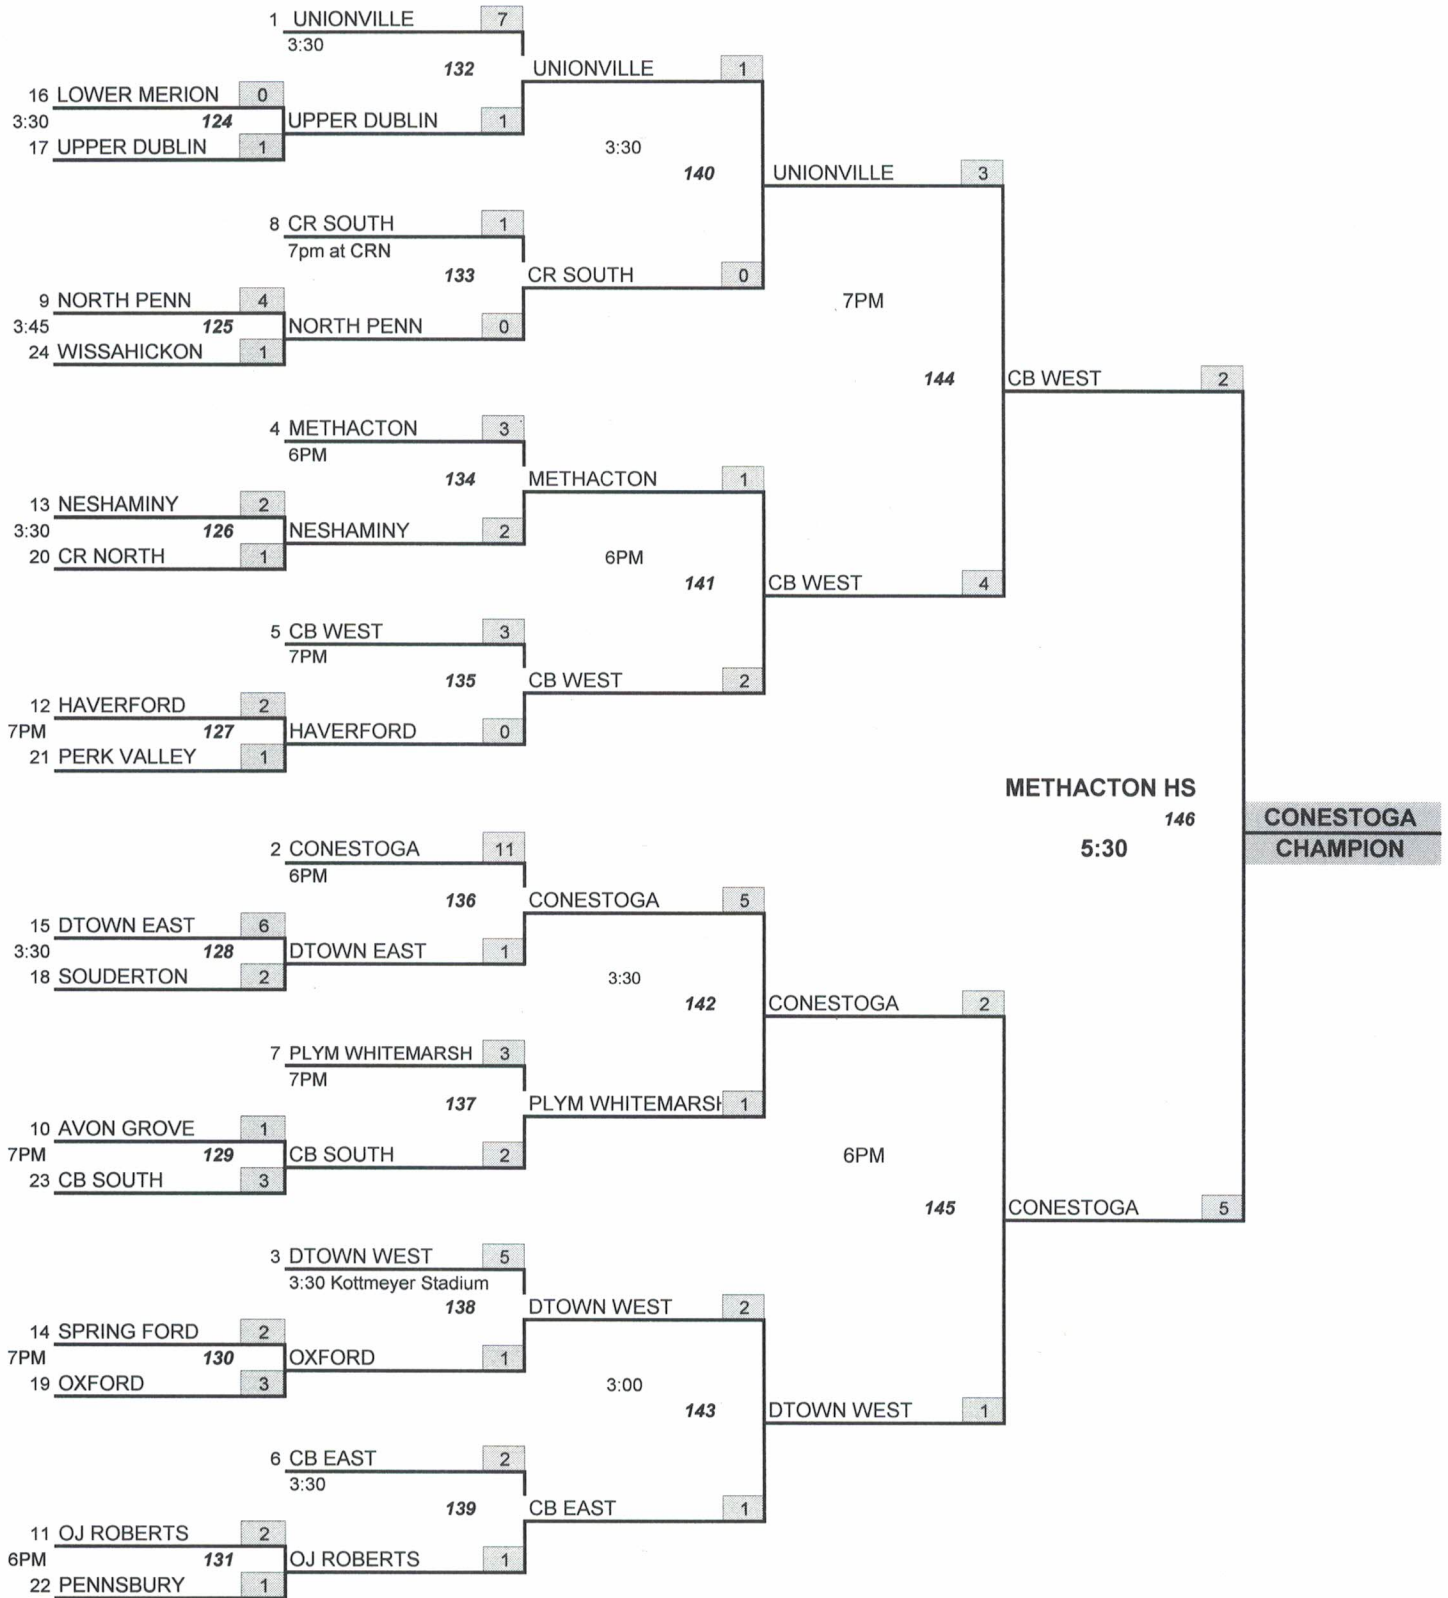

D1 3A FIELD HOCKEY

12/6/16

10/24/16

10/26/16

10/28/16

11/1/16

11/5/16

6 TEAMS TO STATES