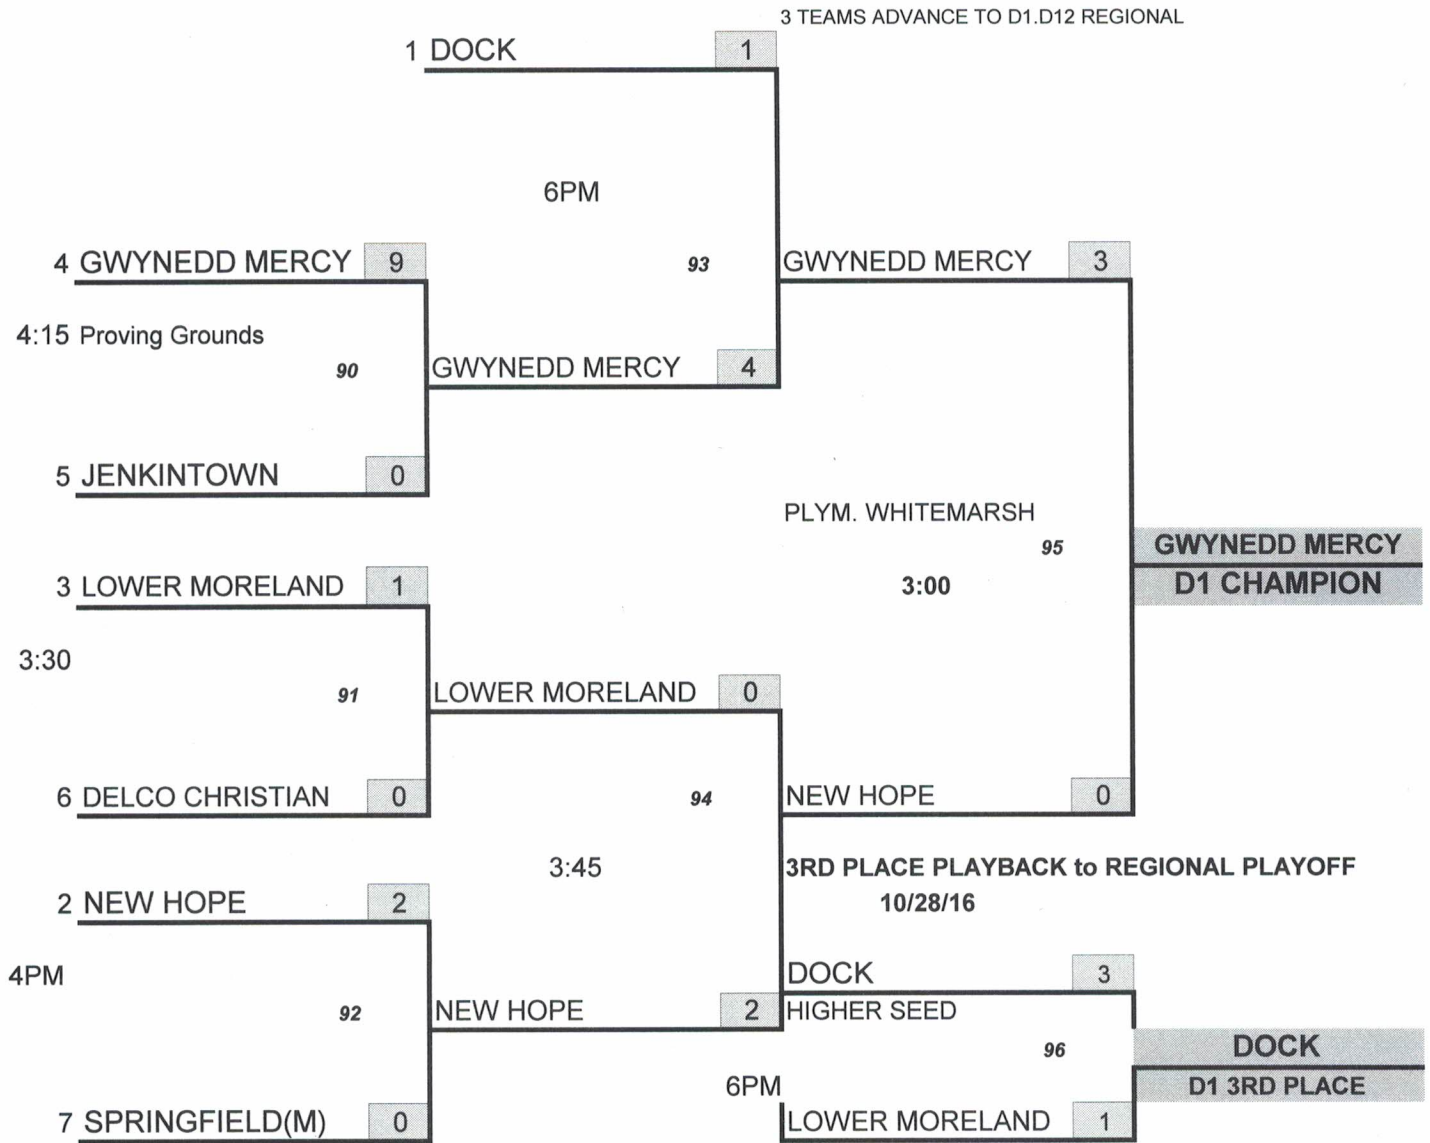

# D1 1A FIELD HOCKEY

12/6/16

10/24/16

10/26/16

10/28/16

# D1.D12 1A FIELD HOCKEY REGIONAL

11/2/16

11/4/16

3 TEAMS TO STATES

## 5TH PLACE PLAYBACK

GAMES PLAYED AT HIGHER SEED  
5 TEAMS TO STATES