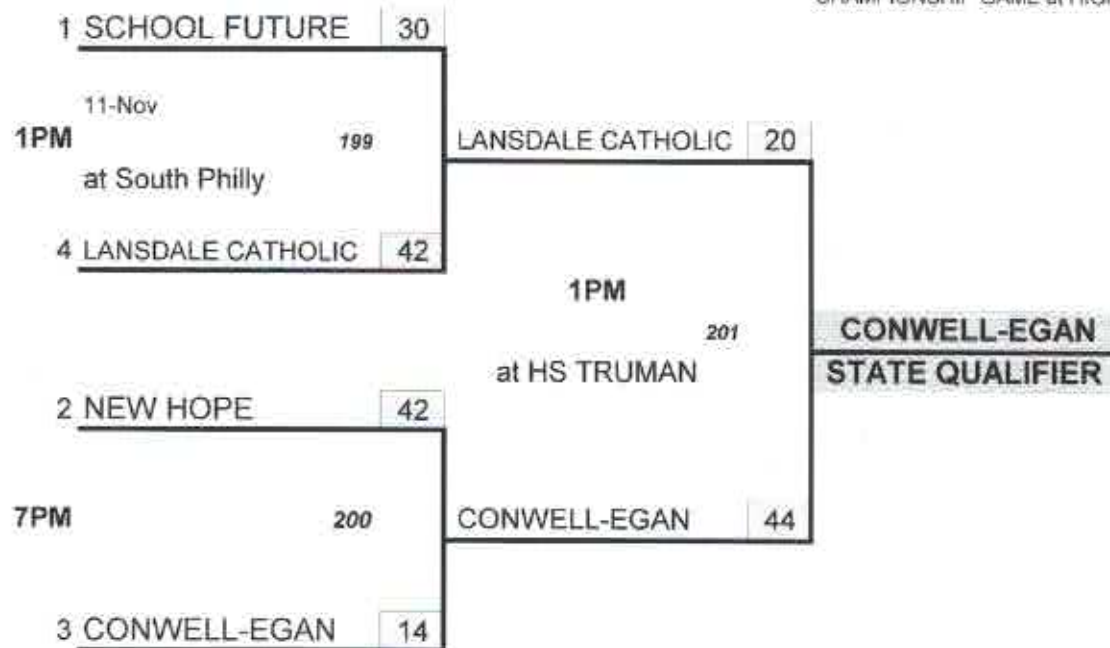

# D1.D12 REGION 3A FOOTBALL 2017

4 TEAMS WILL BE SEEDED USING THE D1 POINT SYSTEM  
 1 D1 TEAM, 1 PCL TEAM, 1 PL TEAM, 1 AT LARGE

1/2/18

**Friday**  
**11/10/17**

**Friday**  
**11/17/2017**

REGIONAL GAMES at HIGHER SEED  
 CHAMPIONSHIP GAME at HIGHER SEED