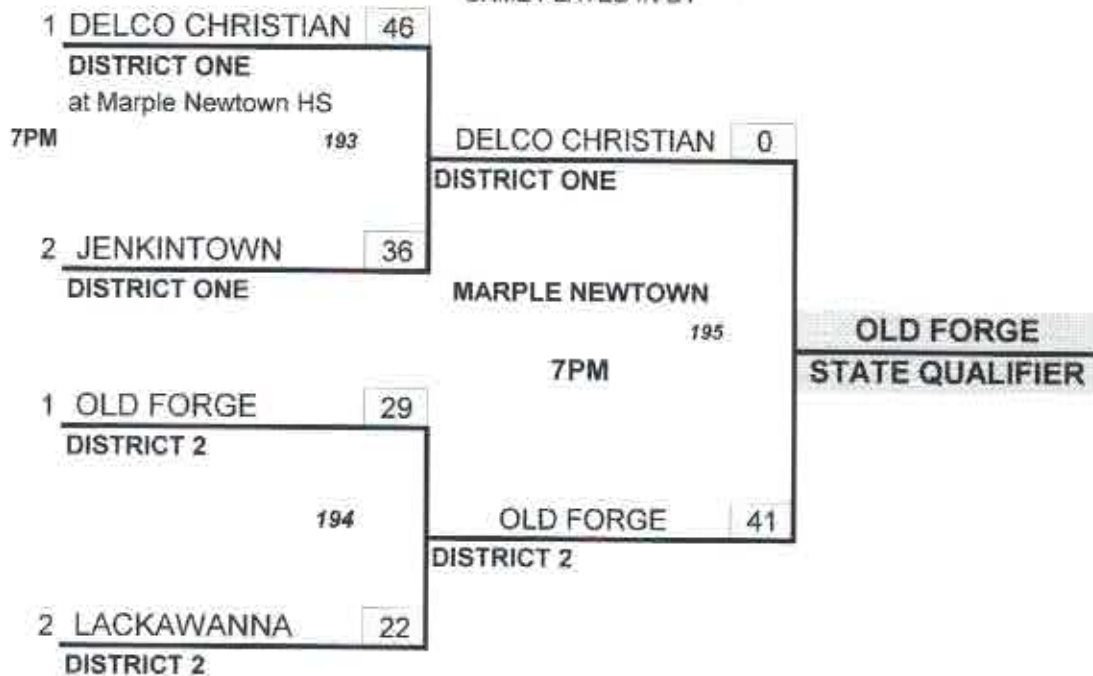

# D1. D2 REGION 1A FOOTBALL 2017

1/2/18

Saturday  
11/4/17

Friday  
11/10/2017

GAME PLAYED IN D1

# D1. D12 REGION 2A FOOTBALL 2016

4 TEAMS WILL BE SEEDED USING THE D1 POINT SYSTEM  
 1 D1 TEAM, 1 PCL TEAM, 1 PL TEAM, 1 AT LARGE

1/2/18

**Saturday**  
**11/11/2017**

**11/4/17**

1 **NEUMANN GORETTI** 54

at South Philly Super Site

6PM 196

4 **STRAWBERRY MANSION** 6

**NEUMANN GORETTI** 18

**S.PHILLY SUPERSITE**

198

6PM

REGIONAL GAMES at HIGHER SEED

CHAMPIONSHIP GAME at HIGHER SEED