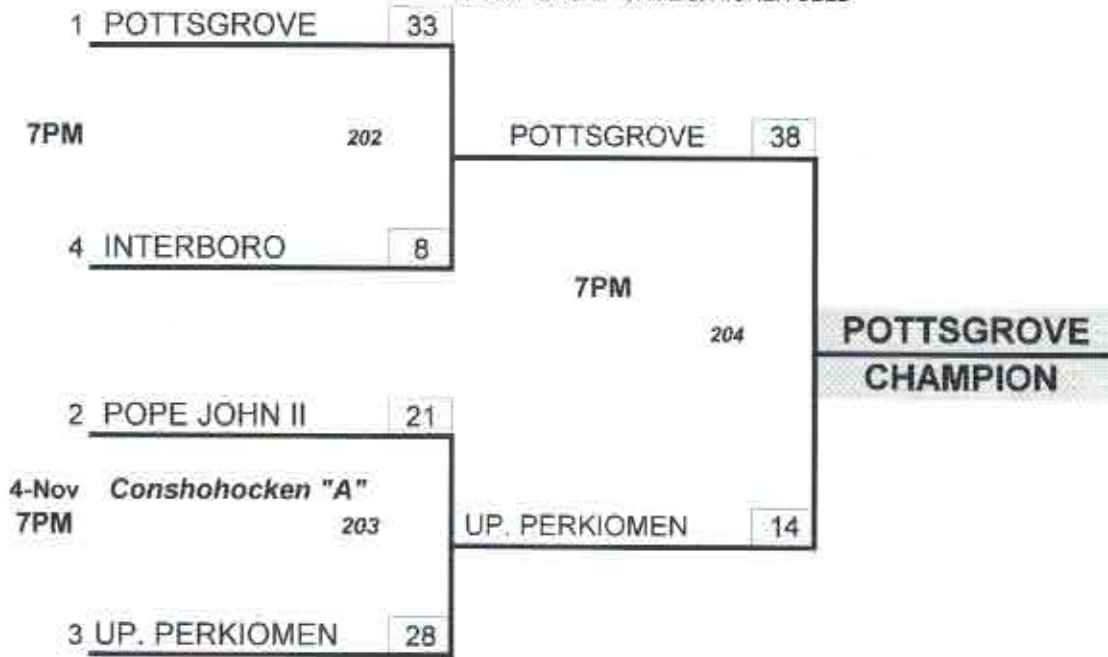

DISTRICT ONE 4A FOOTBALL 2017

Friday
11/3/17

Friday
11/10/17

1/2/18

CHAMPIONSHIP GAME at HIGHER SEED