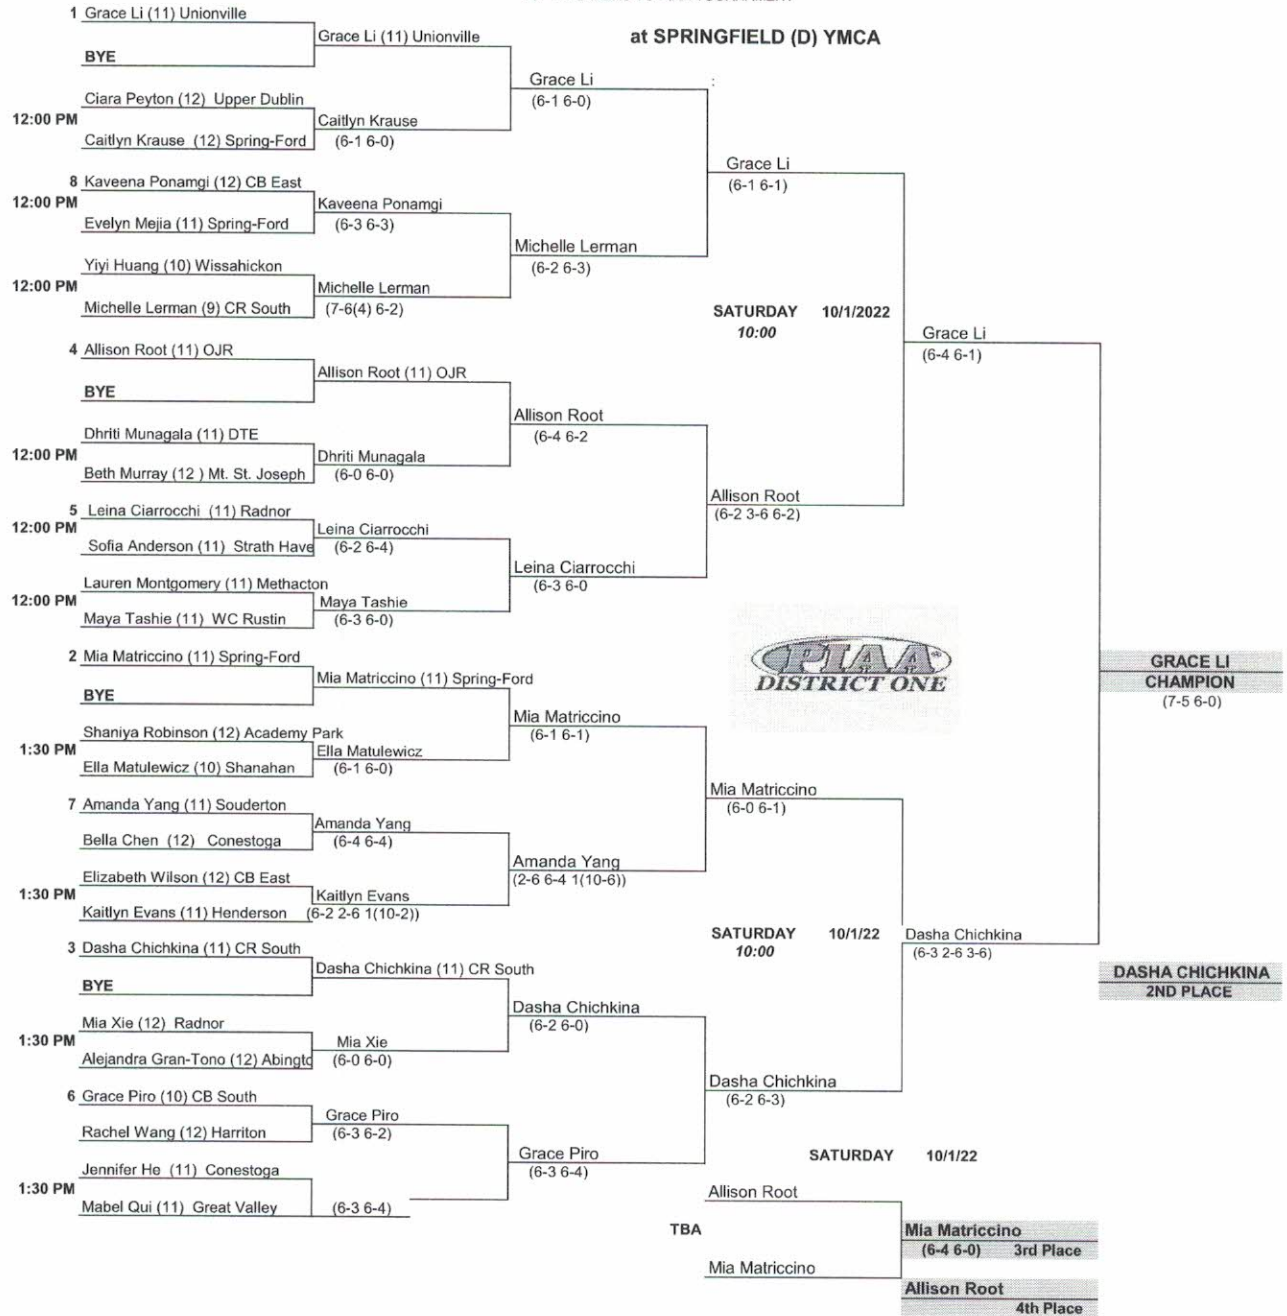

TOP 4 PLAYERS TO PIAA TOURNAMENT

2022 3A GIRLS TENNIS DOUBLES

SATURDAY 10/22/22

FRIDAY 10/21/22

Best of 3 sets / No Add / 1 Regular scoring / 3 Full Sets

Arrival Time

1 Hana Nouaime 11/Alice Liang 12 - Methacton