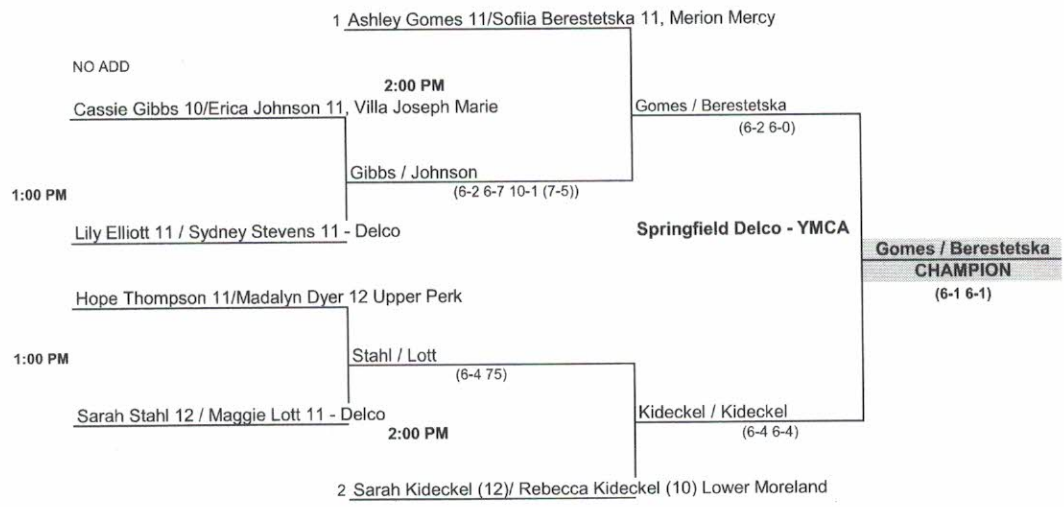

2022 D1 3A GIRLS TEAM TENNIS

2022 2A GIRLS TEAM TENNIS

2022 GIRLS TENNIS - 2A DOUBLES

FRIDAY
10/21/22

2022 3A GIRLS TENNIS SINGLES

FRIDAY 9/30/22

SATURDAY 10/1/22

Arrival Time

TOP 4 PLAYERS TO PIAA TOURNAMENT

2022 3A GIRLS TENNIS DOUBLES

SATURDAY 10/22/22

FRIDAY 10/21/22

Best of 3 sets / No Add / 1 Regular scoring / 3 Full Sets

Arrival Time

1 Hana Nouaime 11/Alice Liang 12 - Methacton