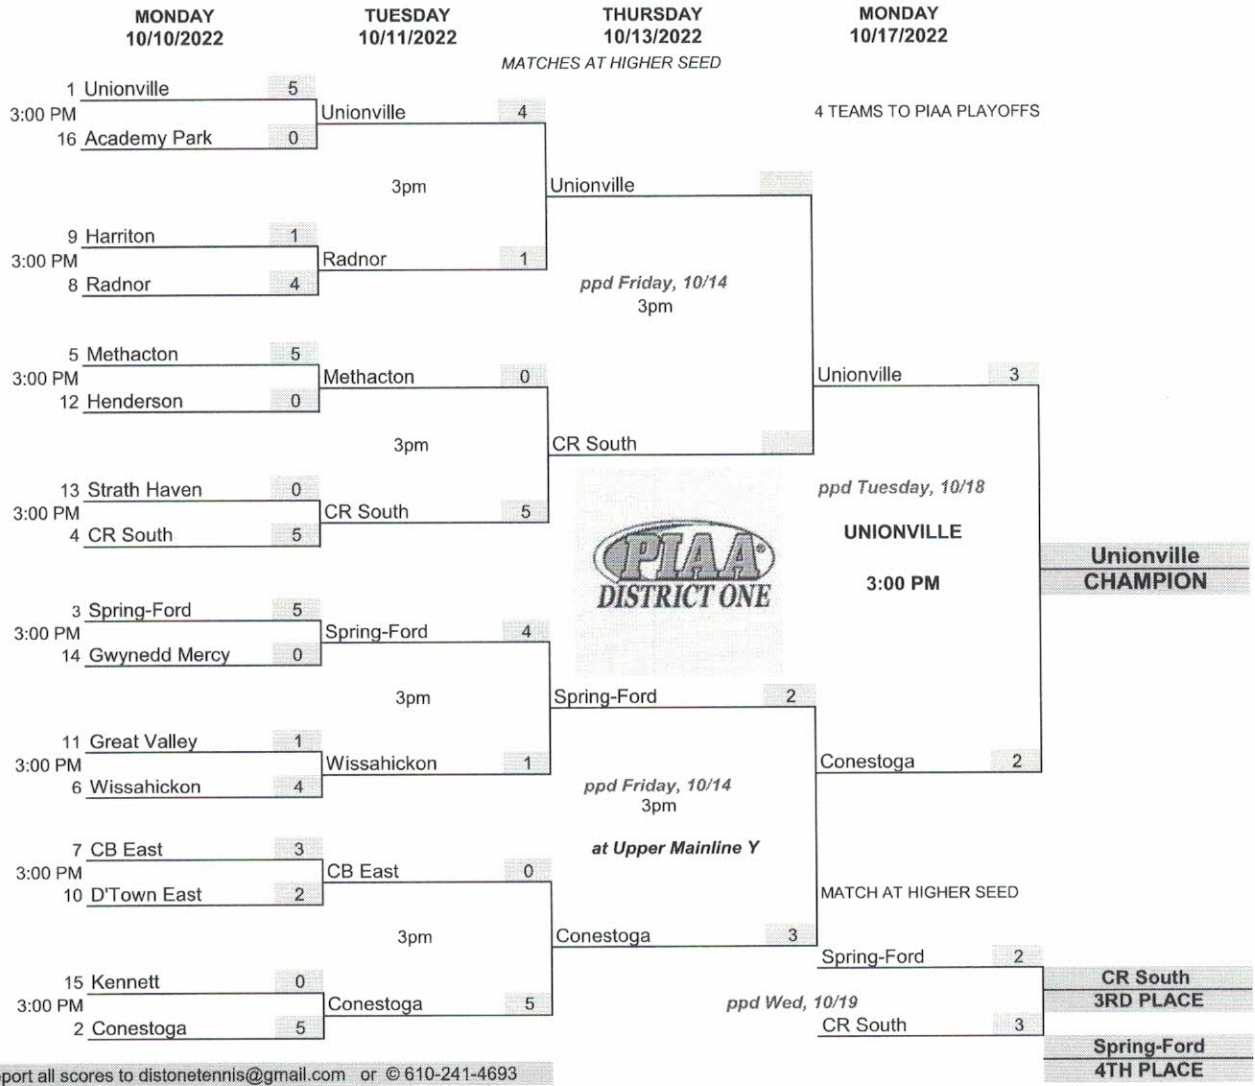

2022 D1 3A GIRLS TEAM TENNIS