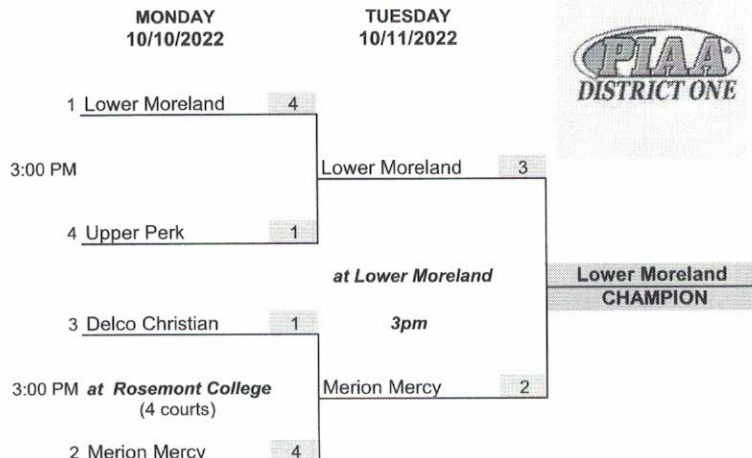

2022 D1 3A GIRLS TEAM TENNIS

2022 2A GIRLS TEAM TENNIS

2022 GIRLS TENNIS - 2A DOUBLES

FRIDAY
10/21/22

2022 3A GIRLS TENNIS SINGLES

FRIDAY 9/30/22

SATURDAY 10/1/22

Arrival Time

TOP 4 PLAYERS TO PIAA TOURNAMENT

2022 3A GIRLS TENNIS DOUBLES

SATURDAY 10/22/22

FRIDAY 10/21/22

Best of 3 sets / No Add / 1 Regular scoring / 3 Full Sets

Arrival Time

1 Hana Nouaime 11/Alice Liang 12 - Methacton