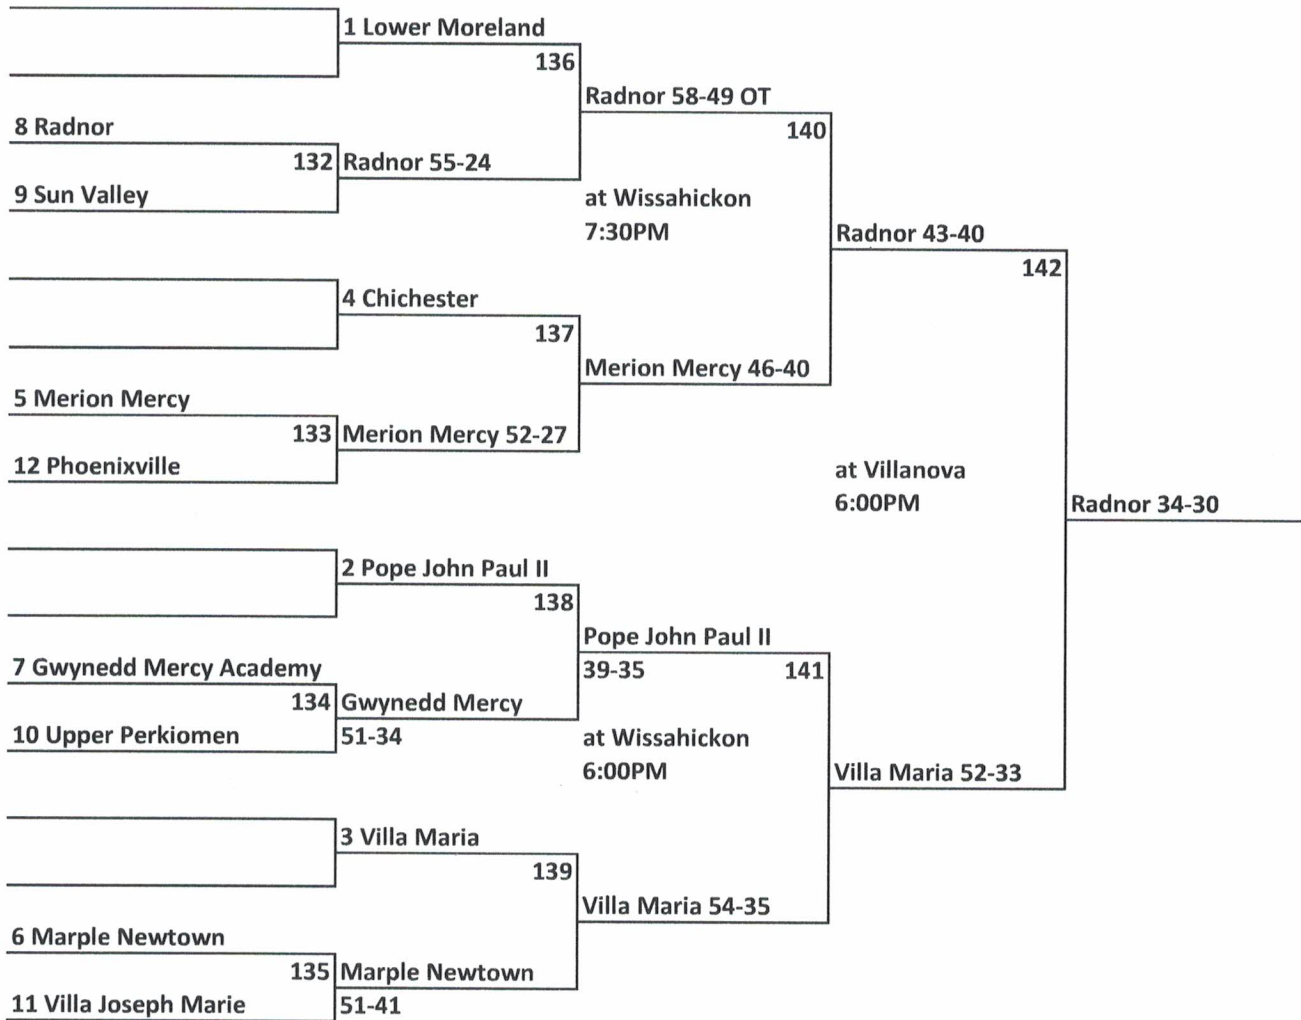

3 Teams Advance

All Games scheduled for 7pm unless otherwise noted

Tues Feb 18, 2014

Fri Feb 21, 2014

Tues Feb 25, 2014

Sat March 1, 2014

Fri Feb 28, Playback for 3rd Place

Merion Mercy

Loser 140

at Plym-Whitemarsh

6:00pm

Pope John Paul II

Loser 141

Merion Mercy

46-43

2013-2014 Girls Basketball AAAA

Ten Teams Advance, First 3 Rounds Played at the Site of the Higher Seed
 All Games are 7:00pm unless otherwise noted.
 Saturday games are 1:30pm unless otherwise noted

Sat Feb 15, 2014 Wed Feb 19, 2014 Sat Feb 22, 2014 Wed Feb 26, 2014 Fri Feb 28, 2014