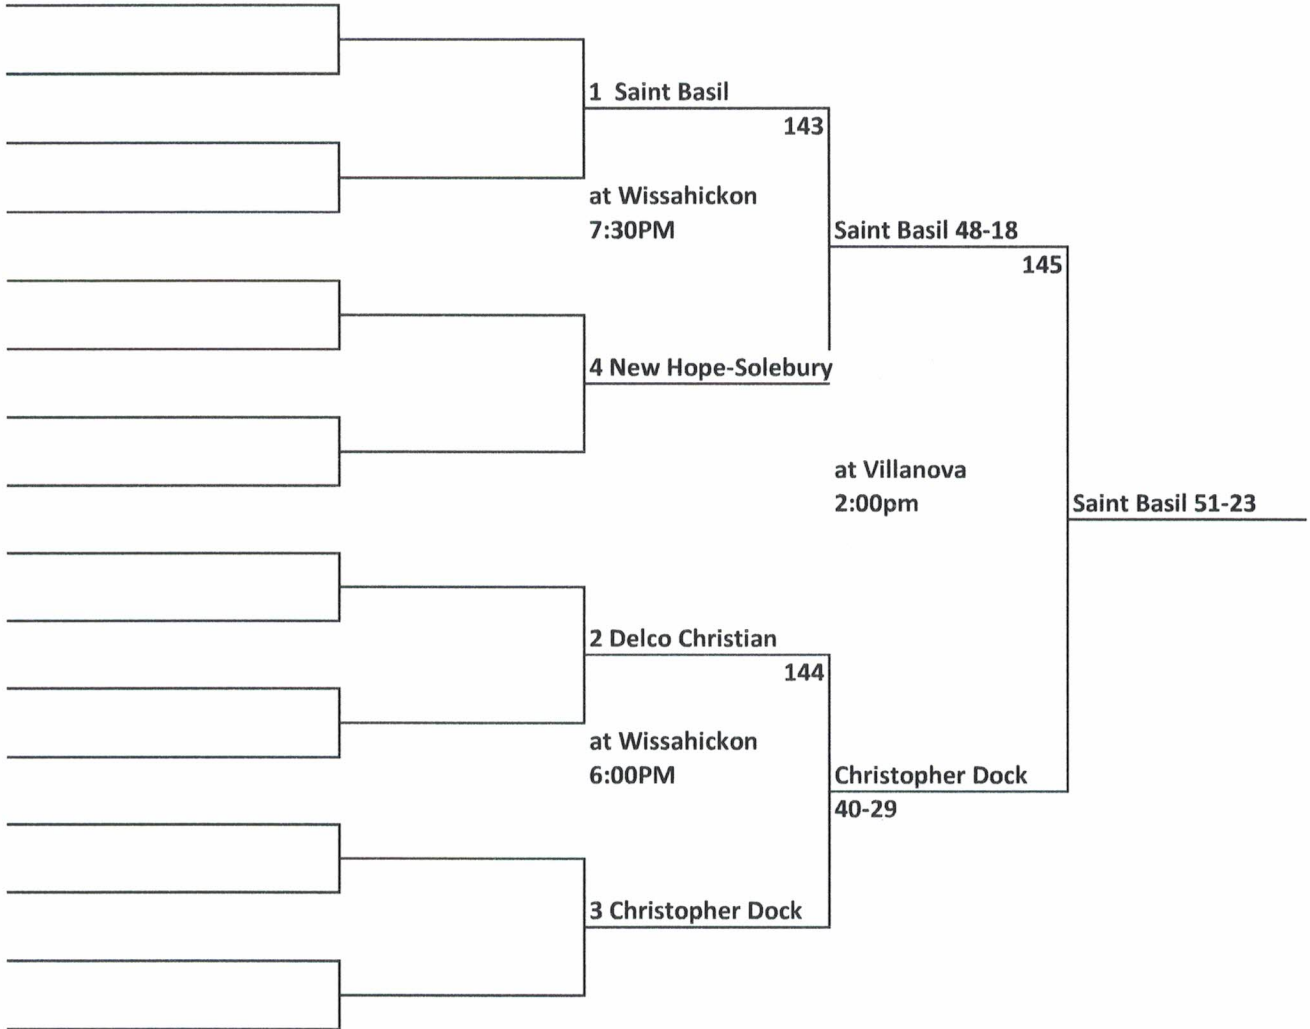

2013-2014 Girls Basketball AA

1 Team Advances

Wed Feb 26, 2014   Sat March 1, 2014