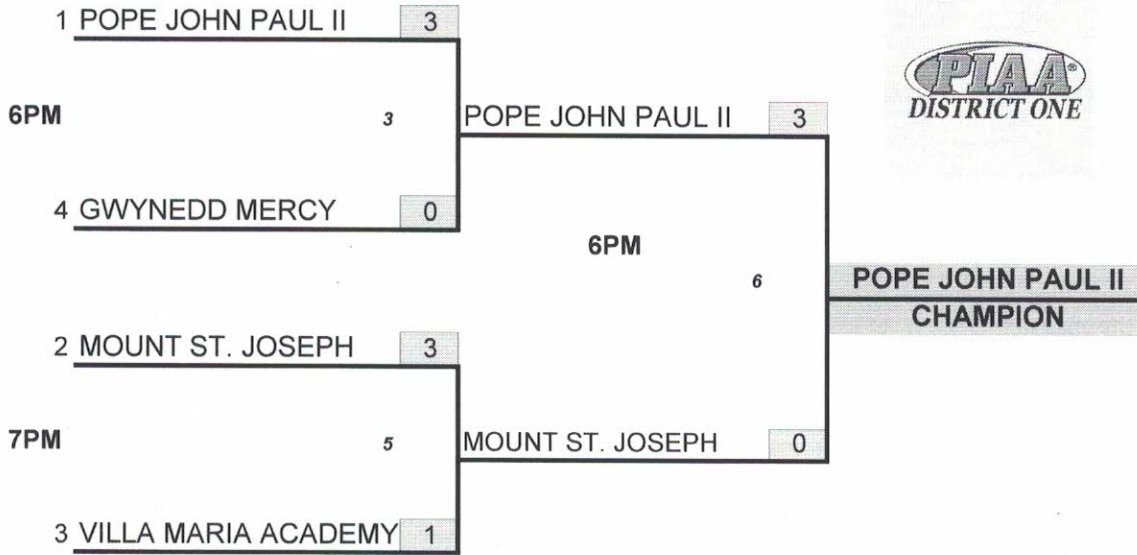

D1 1A GIRLS VOLLEYBALL 2020

WED
11/4/20

ALL GAMES AT HIGHER SEED

1 TEAM TO STATES

D1 2A GIRLS VOLLEYBALL 2020

WED
11/4/20

1 TEAM TO STATES

ALL GAMES AT HIGHER SEED

D1 3A GIRLS VOLLEYBALL 2020

MON
11/2/20

THURS
11/5/20

ALL GAMES AT HIGHER SEED

1 TEAM TO STATES

D1 4A GIRLS VOLLEYBALL 2020

MON
11/2/20

THURS
11/5/20