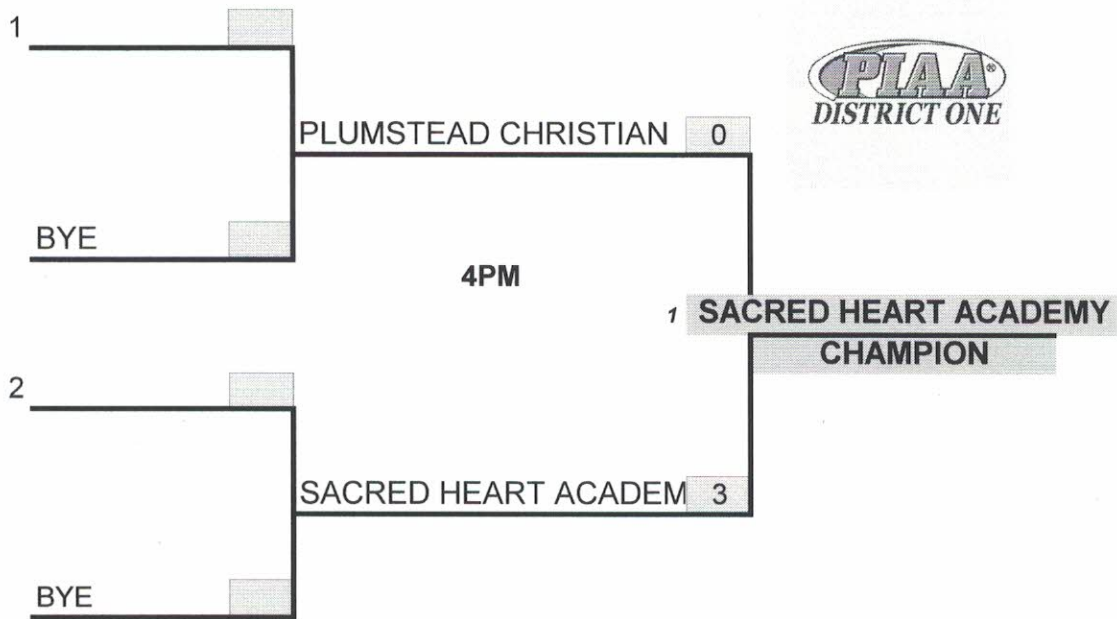

D1 1A GIRLS VOLLEYBALL 2020

WED
11/4/20

ALL GAMES AT HIGHER SEED

1 TEAM TO STATES

D1 2A GIRLS VOLLEYBALL 2020

WED
11/4/20

1 TEAM TO STATES

ALL GAMES AT HIGHER SEED

D1 3A GIRLS VOLLEYBALL 2020

MON
11/2/20

THURS
11/5/20

ALL GAMES AT HIGHER SEED

1 TEAM TO STATES

D1 4A GIRLS VOLLEYBALL 2020

MON
11/2/20

THURS
11/5/20