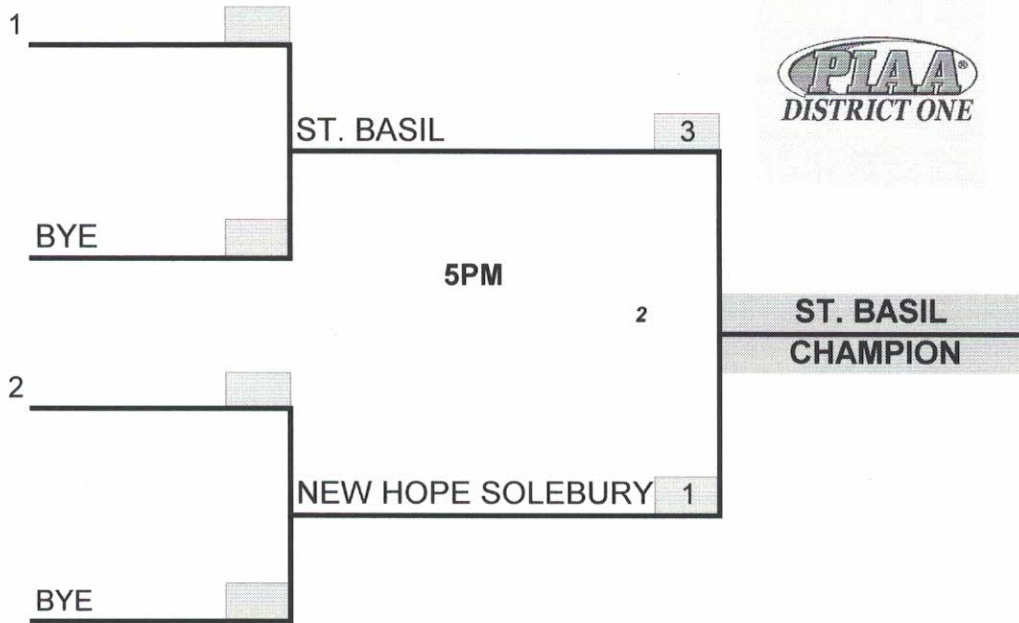

D1 1A GIRLS VOLLEYBALL 2020

WED
11/4/20

ALL GAMES AT HIGHER SEED

1 TEAM TO STATES

D1 2A GIRLS VOLLEYBALL 2020

WED
11/4/20

1 TEAM TO STATES

ALL GAMES AT HIGHER SEED