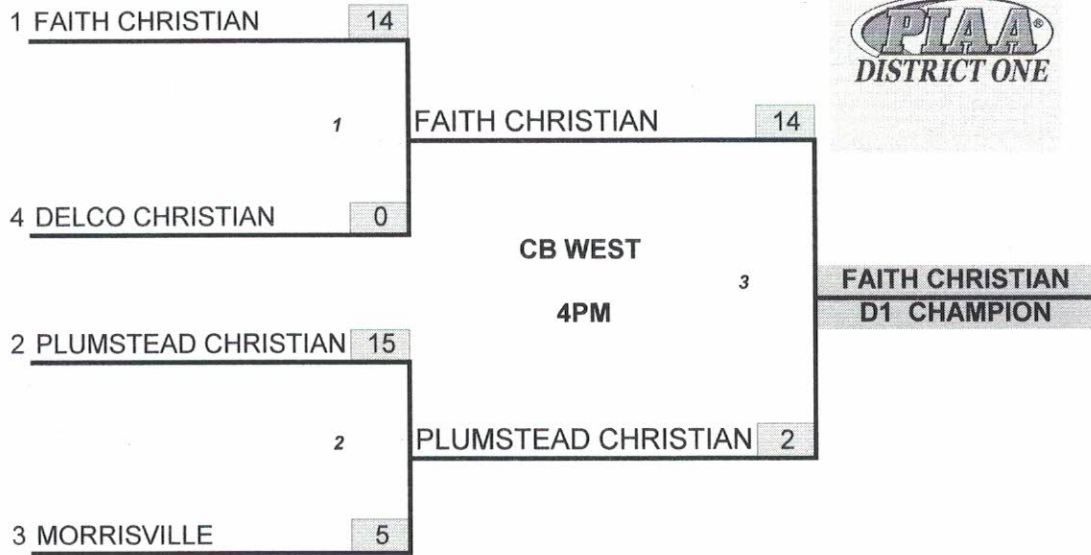

# DISTRICT ONE 1A SOFTBALL 2022

TUESDAY  
5/24/22

THURSDAY  
5/26/22

1 TEAM TO PIAA TOURNAMENT

ALL GAMES AT 4PM UNLESS OTHERWISE NOTED