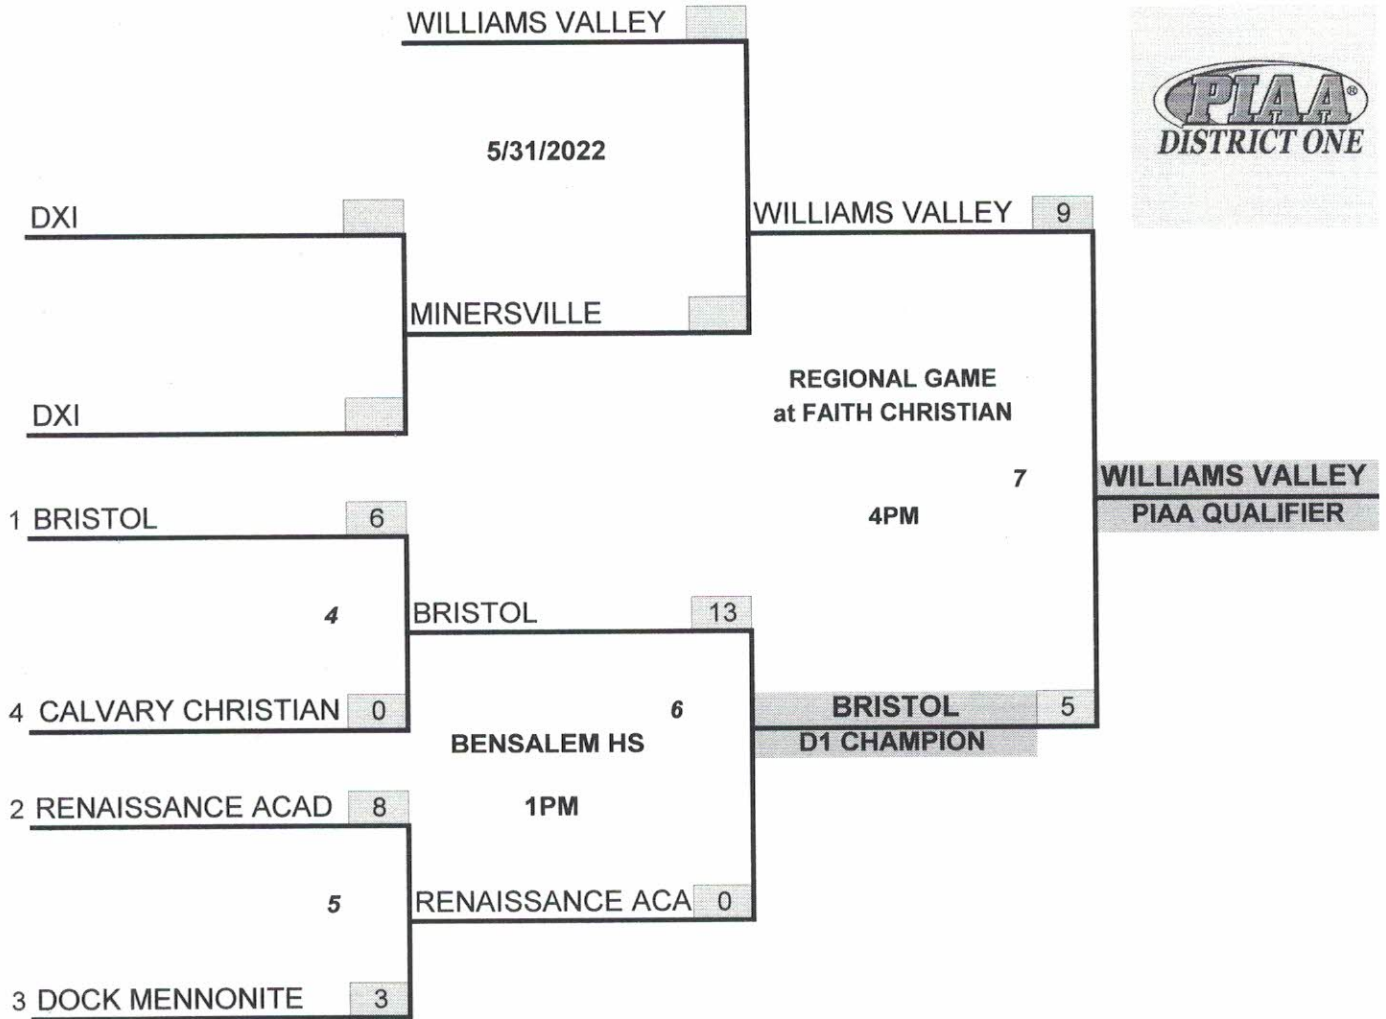

# D1 / DXI REGIONAL 2A SOFTBALL 2022

TUES  
5/24/22

THURS  
5/26/22

TBD  
TBD

ALL GAMES AT 4PM UNLESS OTHERWISE NOTED

One Team to PIAA Playoffs